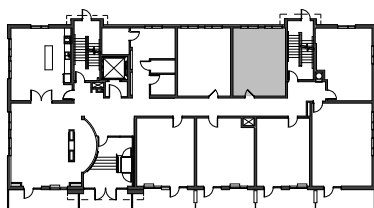

The Eleanor

Studio 400 s.f.

Scale: 1/4"=1'-0"

Level 1
102

Level 2-5
208, 308, 408, 508