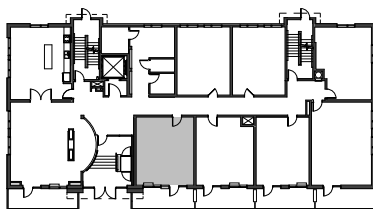

# The Julia

Studio 436 s.f.

Scale: 1/4"=1'-0"

Level 1  
101 with Terrace

Level 2-5  
205, 305, 405, 505