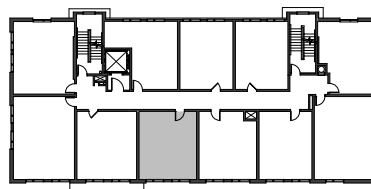

# The Julia

Studio 436 s.f.

Scale: 1/4"=1'-0"

Level 1  
101 with Terrace

Level 2-5  
205, 305, 405, 505