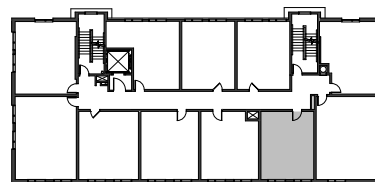

The Mamie

Studio 401 s.f.

Scale: 1/4"=1'-0"

Level 1
105 with Terrace

Level 2-5
209, 309, 409, 509