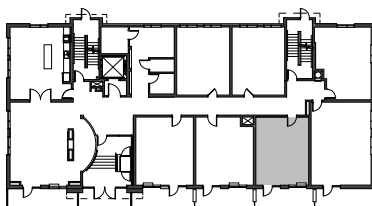

The Mamie

Studio 401 s.f.

Scale: 1/4"=1'-0"

Level 1
105 with Terrace

Level 2-5
209, 309, 409, 509